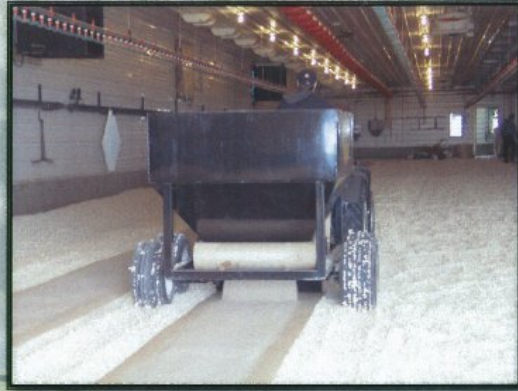

Feed Caddy

starting the right way

- Guarantee consistent, uniform and repeatable feed distribution
- Save time and labour costs
- Prevent starve-outs and reduces mortality
- Increase feed coverage 600%
- Reduce feed waste.
- Provide immediate access to feed and water for every bird
- Hitch to quad or small tractor
- Hand-pulled unit for small operations
- Feed chickens, turkeys, geese, ducks and game birds
- Adjust feed flow quickly and reliably for even feed amounts
- Prevent feed spills and sparse patches with feed flow linked to ground speed

The Feed Caddy lays down a consistent amount of feed for the entire length of the barn, time after time.

The Feed Caddy is useful for starting Chickens, turkeys, geese, ducks and other gamebirds

Feed flow is regulated by the speed of the Feed Caddy for even feed distribution and to prevent spills

See the Feed Caddy movie online at www.FeedCaddy.com

Specifications

Model:	6044	4642	3630
Capacity			
Feed Weight:	2204 lbs	1102 lbs	440 lbs
Dimensions			
Length:	7 ft 8.5 in	6 ft 8 in	4 ft
Width:	4 ft 10 in	4 ft 10 in	3 ft 10 in
Height:	4 ft 4 in	3 ft 7 in	3 ft
Weight:	300 lbs	250 lbs	120 lbs