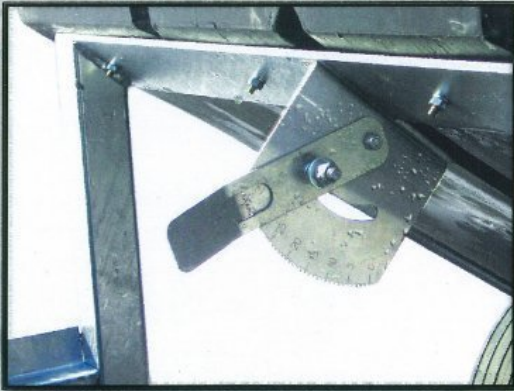

Quick and simple feed flow regulation on the Feed Caddy give repeatable results and easy adjustments