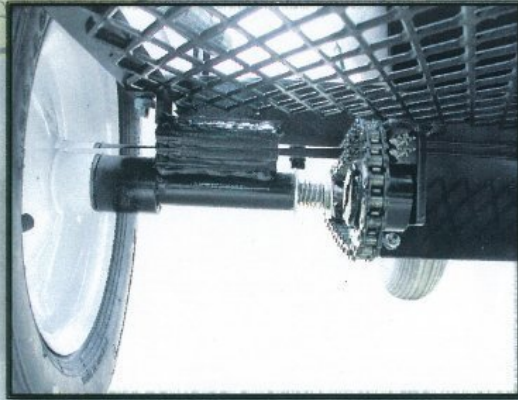

Feed Caddy

starting the right way

- Guarantee consistent, uniform and repeatable feed distribution
- Save time and labour costs
- Prevent starve-outs and reduces mortality
- Increase feed coverage 600%
- Reduce feed waste.
- Provide immediate access to feed and water for every bird
- Hitch to quad or small tractor
- Hand-pulled unit for small operations
- Feed chickens, turkeys, geese, ducks and game birds
- Adjust feed flow quickly and reliably for even feed amounts
- Prevent feed spills and sparse patches with feed flow linked to ground speed

The Feed Caddy lays down a consistent amount of feed for the entire length of the barn, time after time.

The Feed Caddy is useful for starting Chickens, turkeys, geese, ducks and other gamebirds

Feed flow is regulated by the speed of the Feed Caddy for even feed distribution and to prevent spills